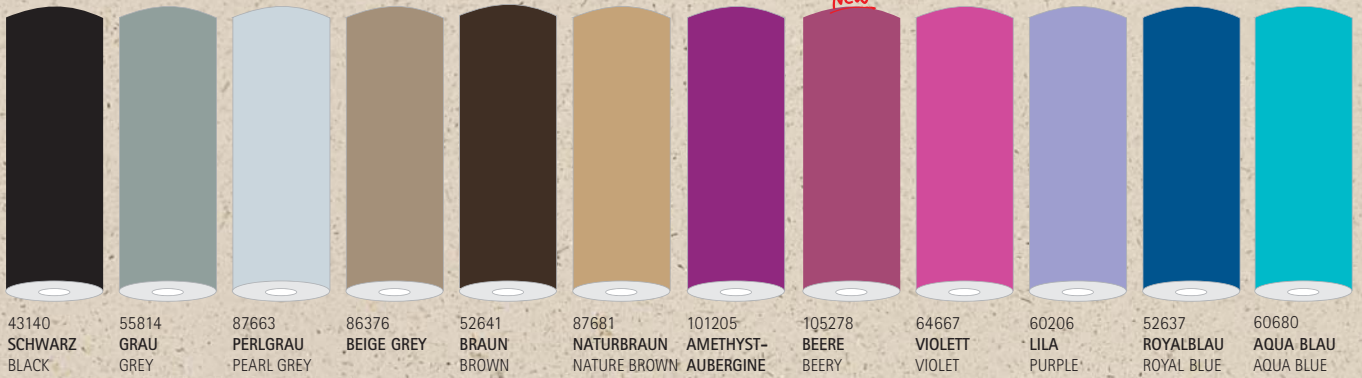

3.3 ROLLENWARE/REELS *Linclass*® PREMIUM

118 cm x 25 m