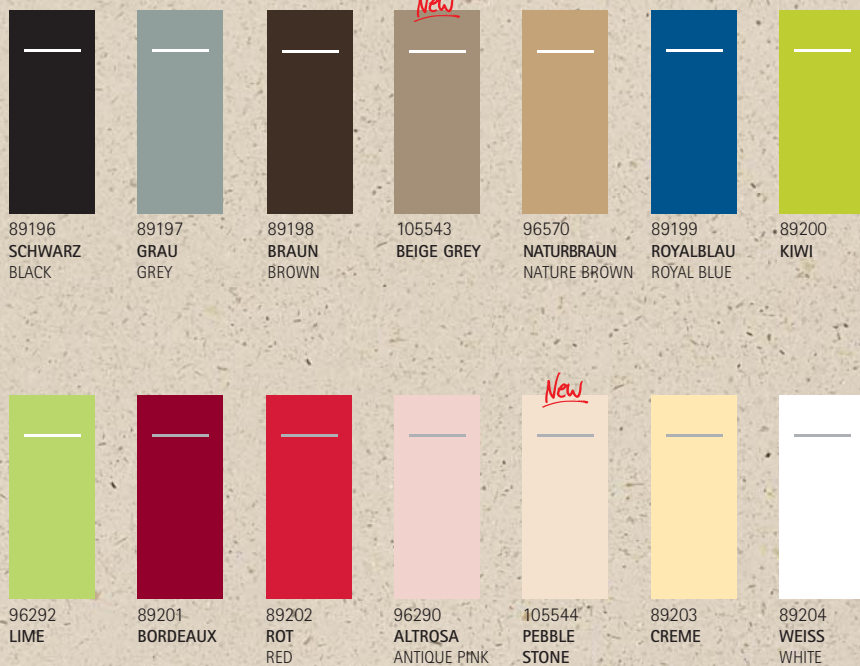

2.2 POCKET-NAPKINS® „PUB“ *Linclass* PROFESSIONAL

40 x 33 cm, 1/8-Falz/fold