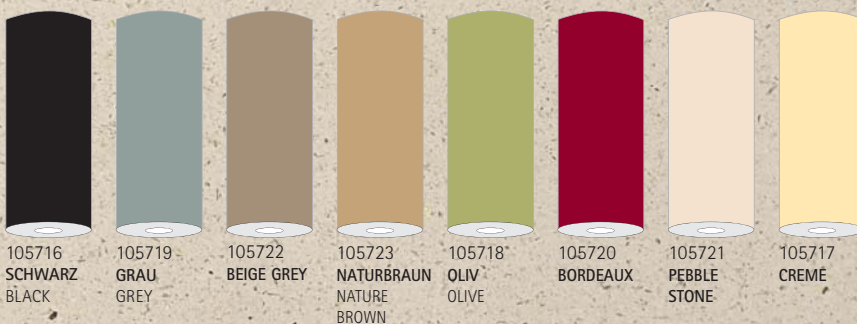

6.1 TISCHLÄUFER/TABLE RUNNERS

Linclass
PROFESSIONAL

40 cm x 24 m