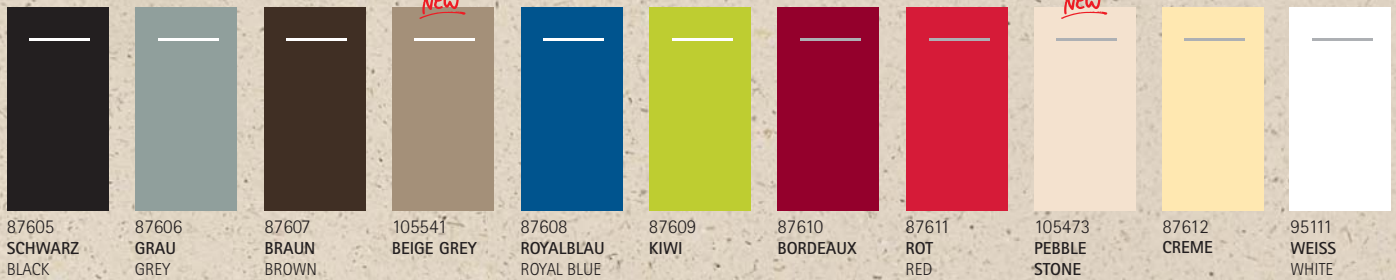

2.1 POCKET-NAPKINS® *Linclass* PROFESSIONAL

40 x 40 cm, 1/8-Falz/fold