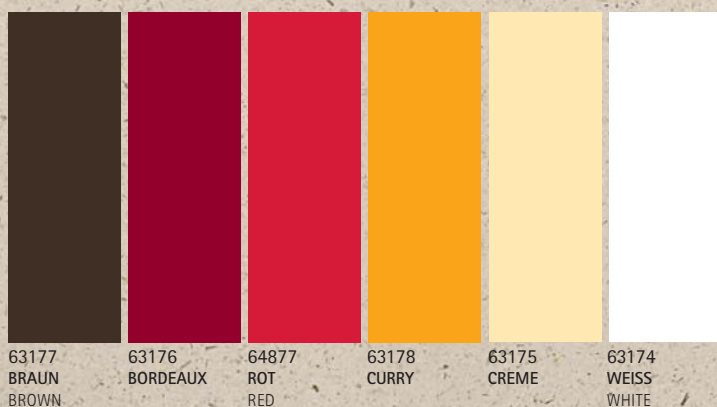

4.4 TISCHDECKEN/TABLE CLOTHS

100 x 100 cm