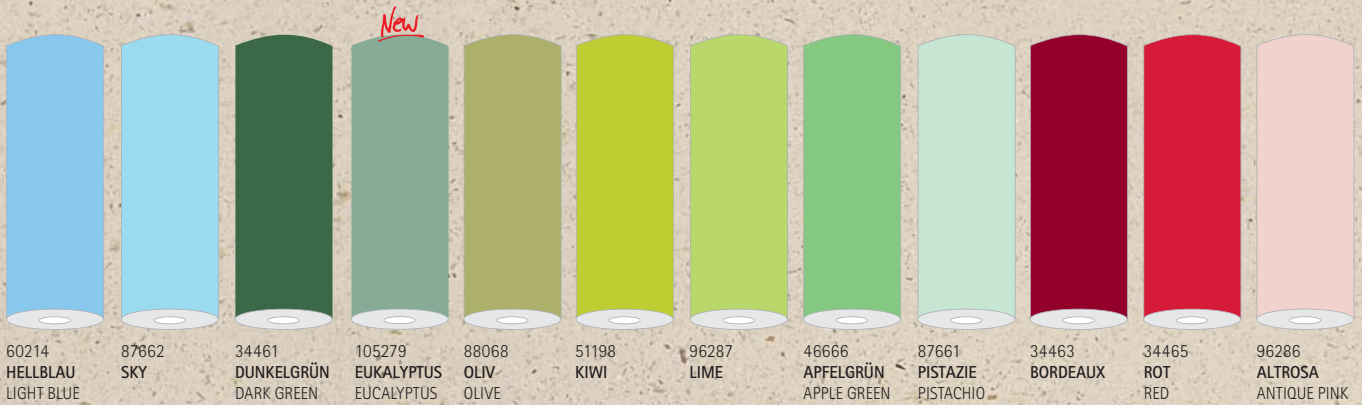

3.3 ROLLENWARE/REELS *Linclass*® PREMIUM

118 cm x 25 m