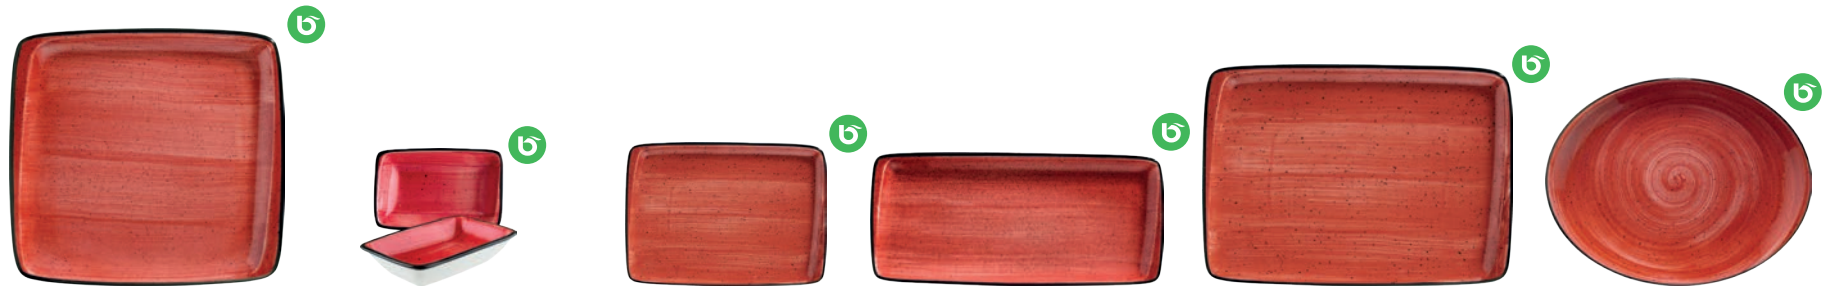

Bestellnummer / Order No.	APSMOV41KR	APSMOV16DKY	APSMOV26DT	APSMOV35DT	APSMOV41DT	APSMOV310V
Bezeichnung / Name	Aura Passion Moove Platte / Plate 32 x 30cm	Aura Passion Moove Rechteckschale / Rectangular dish 16 x 9cm	Aura Passion Moove Platte / Plate 23 x 16cm	Aura Passion Moove Platte / Plate 34 x 16cm	Aura Passion Moove Platte / Plate 36 x 25cm	Aura Passion Moove Platte oval / Oval plate 31 x 24cm
Barcode (Stück / Item)	8 697700 027035	8 697700 030547	8 697700 015414	8 697700 026977	8 697700 026984	8 697700 027059
Barcode (VE / SU)	86 977000 270354	86 977000 305476	86 977000 154142	86 977000 269778	86 977000 269846	86 977000 270590
cl max.		20cl				
↔	320 x 305mm	150 x 98mm	234 x 165mm	340 x 158mm	360 x 254mm	310 x 240mm
↑↓	25mm	30mm	20mm	25mm	25mm	30mm
net./brt. net./gross	1.375g / 1.425g	244g / 248g	515g / 532g	792g / 832g	1.221g / 1.273g	834g / 863g
	6 / 348	12 / 2.412	12 / 1.260	12 / 696	6 / 432	6 / 582
Stückpreis / PPI	38,62€	14,39€	22,17€	30,59€	42,93€	18,67€